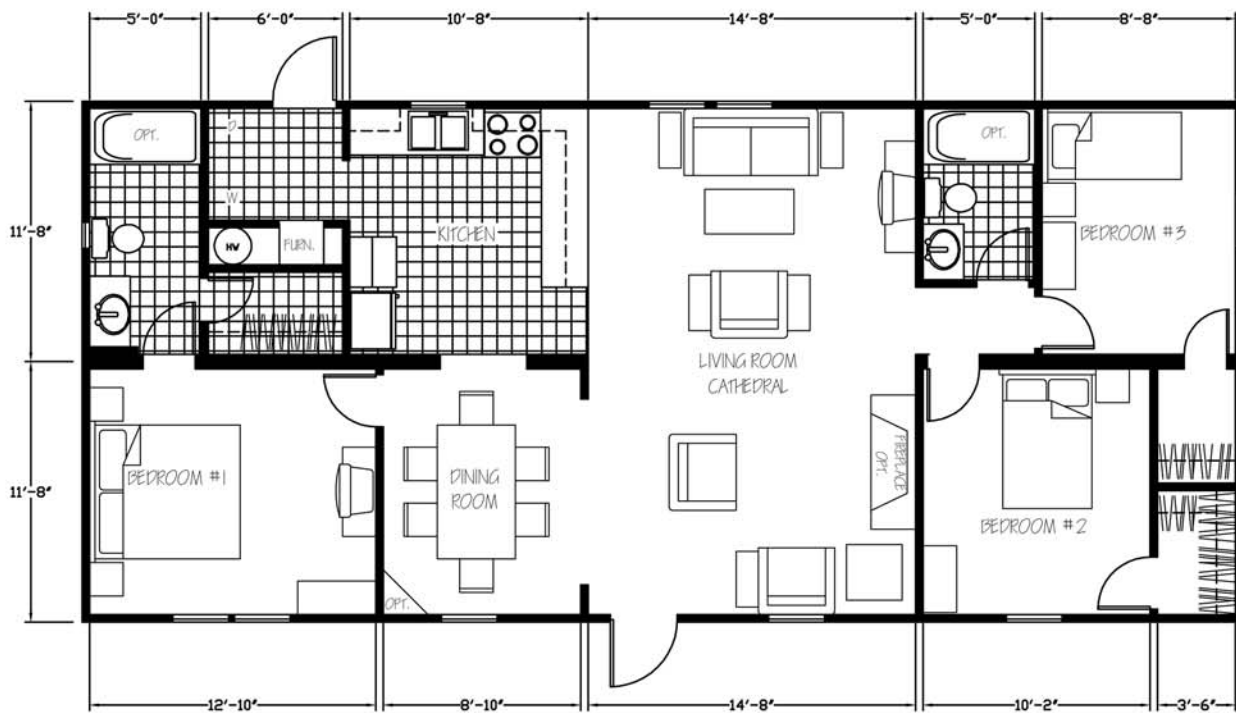

SADDLEBROOK RIVER ESTATES

THE JEFFERSON

\$79,900

3 BED/2 BATH

1,213 SF

OPTIONAL

1 Car Garage	2 Car Garage
16'x20'	24'x24'
\$7,800	\$11,900

TOLL FREE: 1-888-335-5263